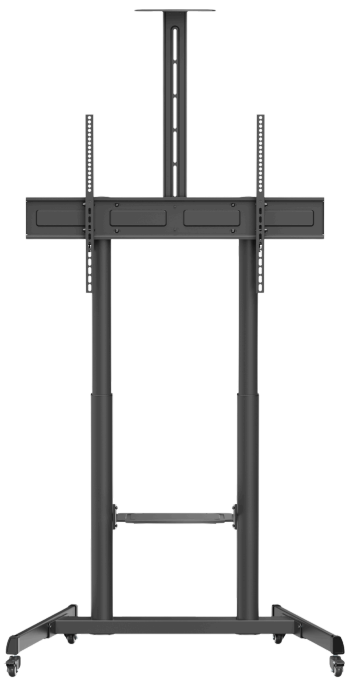

VTLX17-610TW

Steel TV Cart

For 60"-100" Displays

VSYS

Dimensions (mm)

Screen Size
60" - 100"

VESA Compatible
400X600 600X400
800X400 800X600
1000X600

120kg
(264lbs)

Direction Indicator

Cable
Management

Product Category:	TV Cart
Rank:	Standard
Material:	Steel, Plastic
Surface Finish:	Powder Coating
Color:	Matte Black
Dimensions:	1177x740x2303mm (46.3"x29.1"x90.7")
Column Size (Main Column/Extension Column):	80x80.7x1.5x850mm, 70x70.7x1.5x940mm (3.1"x3.2"x0.059"x33.5", 2.8"x2.8"x0.059"x37")

Tilt Range:	+5° ~ -10°
TV Height Adjustable:	Yes
Height Range:	450mm (17.7")
Shelf Weight Capacity:	5kg (11lbs)
Shelf Height Adjustable:	Yes
Camera Rack Weight Capacity:	5kg (11lbs)