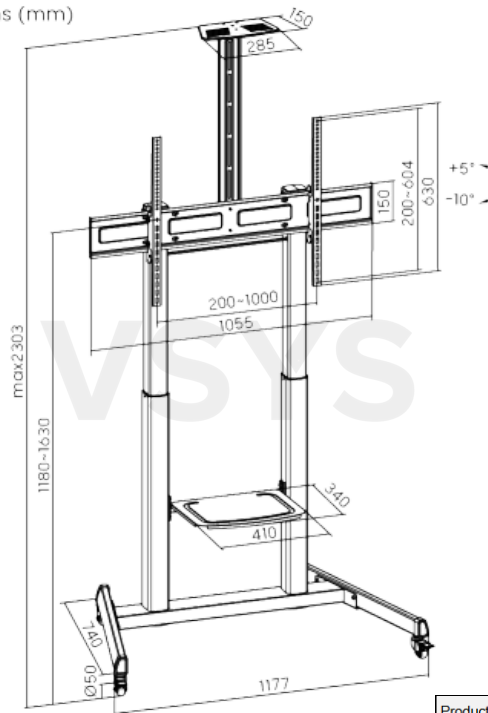

VTLX17-610TW

Steel TV Cart

For 60"-100" Displays

VSYS

Dimensions (mm)

Screen Size
60" - 100"

VESA Compatible
400X600 600X400
800X400 800X600
1000X600

120kg
(264lbs)

Direction Indicator

Cable
Management

Product Category:	TV Cart
Rank:	Standard
Material:	Steel, Plastic
Surface Finish:	Powder Coating
Color:	Matte Black
Dimensions:	1177x740x2303mm (46.3"x29.1"x90.7")
Column Size (Main Column/Extension Column):	80x80.7x1.5x850mm, 70x70.7x1.5x940mm (3.1"x3.2"x0.059"x33.5", 2.8"x2.8"x0.059"x37")

Tilt Range:	+5° ~ -10°
TV Height Adjustable:	Yes
Height Range:	450mm (17.7")
Shelf Weight Capacity:	5kg (11lbs)
Shelf Height Adjustable:	Yes
Camera Rack Weight Capacity:	5kg (11lbs)