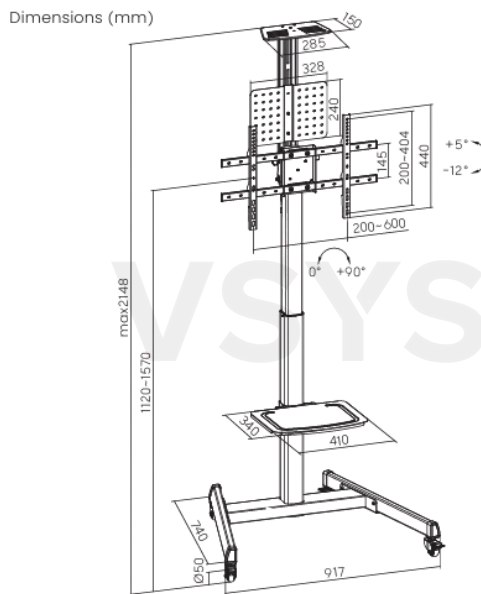

TV Cart with Crank Handle
For 37"-70" Displays

Screen Size
37" - 70"

VESA Compatible
200X200 400X200
300X300 400X300
400X400 600X400

70 kg/154lb

Direction Indicator

Cable Management

Crank Handle

For smooth & effortless Height Adjustment

Product Category:	Crank Adjustable TV Cart
Rank:	Standard
Material:	Steel, Plastic
Surface Finish:	Powder Coating
Color:	Matte Black
Dimensions:	917x740x2148mm (36.1"x29.1"x84.6")
Column Size (Main Column/Extension Column):	80x80, 7x1.5x850mm, 70x70, 7x1.5x940mm (3.1"x3.2"x0.05 9"x33.5", 2.8"x2.8"x0.059"x37")
Fit Screen Size:	37"-70"
VESA Compatible:	200x200, 400x200, 300x300, 400x300, 400x400, 600x400
TV Weight Capacity:	70kg (154lbs)
Strength Tested:	4 Times Approved
Tilt Range:	+5° - -12°