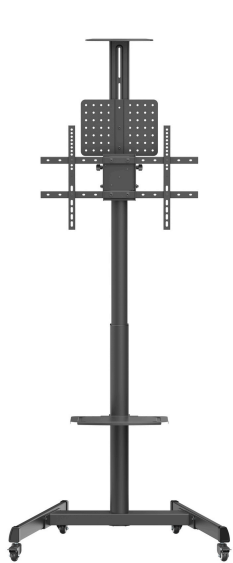

TV Cart with Crank Handle
For 37"-70" Displays

Screen Size
37" - 70"

VESA Compatible
200X200 400X200
300X300 400X300
400X400 600X400

70 kg/154lb

Direction Indicator

Cable Management

Crank Handle

For smooth & effortless Height Adjustment

Product Category:	Crank Adjustable TV Cart
Rank:	Standard
Material:	Steel, Plastic
Surface Finish:	Powder Coating
Color:	Matte Black
Dimensions:	917x740x2148mm (36.1"x29.1"x84.6")
Column Size (Main Column/Extension Column):	80x80, 7x1.5x850mm, 70x70, 7x1.5x940mm (3.1"x3.2"x0.05 9"x33.5", 2.8"x2.8"x0.059"x37")
Fit Screen Size:	37"-70"
VESA Compatible:	200x200, 400x200, 300x300, 400x300, 400x400, 600x400
TV Weight Capacity:	70kg (154lbs)
Strength Tested:	4 Times Approved
Tilt Range:	+5° - -12°