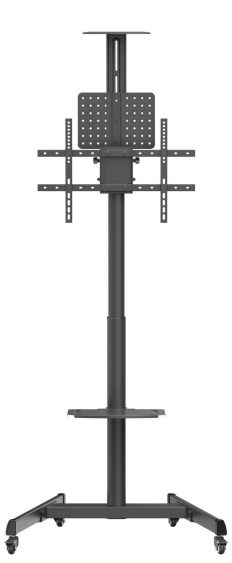

Telescope Height-Adjustable Steel TV Cart
For 37"-70" Displays

Screen Size
37" - 70"

VESA Compatible
200X200 400X200
300X300 400X300
400X400 600X400

70 kg/154lb

Direction Indicator

Cable Management

Product Category:	TV Cart
Rank:	Standard
Material:	Steel, Plastic
Surface Finish:	Powder Coating
Color:	Matte Black
Dimensions:	917x740x2148mm (36.1"x29.1"x84.6")
Column Size(Main Column/Extension Column):	80x80.7x1.5x850mm, 70x70.7x1.5x940mm (3.1"x3.2"x0.059"x33.5", 2.8"x2.8"x0.059"x37")
Screen Rotation:	0°~+90°
TV Height Adjustable:	Yes
Height Range:	450mm (17.7")
Shelf Weight Capacity:	5kg (11lbs)
Shelf Height Adjustable:	Yes
Camera Rack Weight Capacity:	5kg (11lbs)
Cable Management:	Yes

Pegboard Storage Panel
Organises TV Boxes, cables & accssories