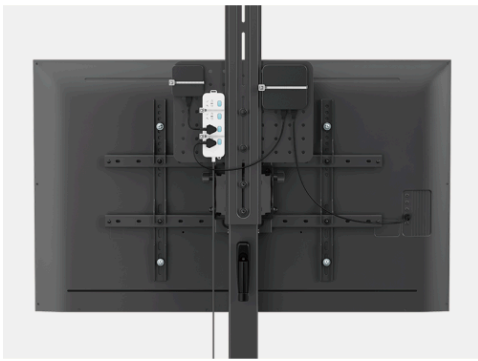

Telescope Height-Adjustable Steel TV Cart
For 37"-70" Displays

Screen Size
37" - 70"

VESA Compatible
200X200 400X200
300X300 400X300
400X400 600X400

70 kg/154lb

Direction Indicator

Cable Management

Product Category:	TV Cart
Rank:	Standard
Material:	Steel, Plastic
Surface Finish:	Powder Coating
Color:	Matte Black
Dimensions:	917x740x2148mm (36.1"x29.1"x84.6")
Column Size(Main Column/Extension Column):	80x80.7x1.5x850mm, 70x70.7x1.5x940mm (3.1"x3.2"x0.059"x33.5", 2.8"x2.8"x0.059"x37")
Screen Rotation:	0°~+90°
TV Height Adjustable:	Yes
Height Range:	450mm (17.7")
Shelf Weight Capacity:	5kg (11lbs)
Shelf Height Adjustable:	Yes
Camera Rack Weight Capacity:	5kg (11lbs)
Cable Management:	Yes

Pegboard Storage Panel
Organises TV Boxes, cables & accssories