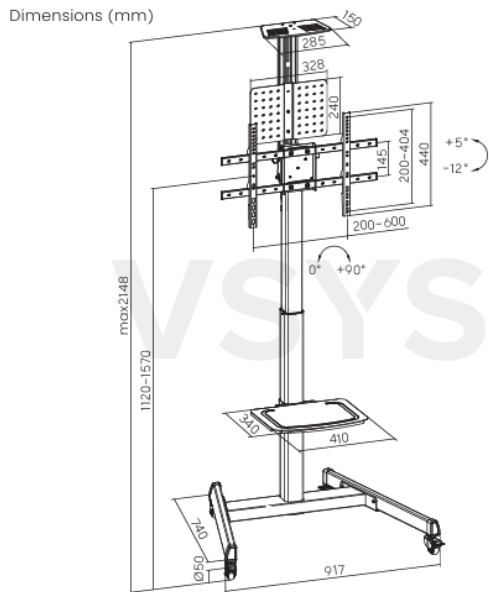

Telescope Height-Adjustable Steel TV Cart
For 37"-70" Displays

Screen Size
37" - 70"

VESA Compatible
200X200 400X200
300X300 400X300
400X400 600X400

70 kg/154lb

Direction Indicator

Cable Management

Product Category:	TV Cart
Rank:	Standard
Material:	Steel, Plastic
Surface Finish:	Powder Coating
Color:	Matte Black
Dimensions:	917x740x2148mm (36.1"x29.1"x84.6")
Column Size(Main Column/Extension Column):	80x80.7x1.5x850mm, 70x70.7x1.5x940mm (3.1"x3.2"x0.059"x33.5", 2.8"x2.8"x0.059"x37")
Screen Rotation:	0°~+90°
TV Height Adjustable:	Yes
Height Range:	450mm (17.7")
Shelf Weight Capacity:	5kg (11lbs)
Shelf Height Adjustable:	Yes
Camera Rack Weight Capacity:	5kg (11lbs)
Cable Management:	Yes

Pegboard Storage Panel
Organises TV Boxes, cables & accssories