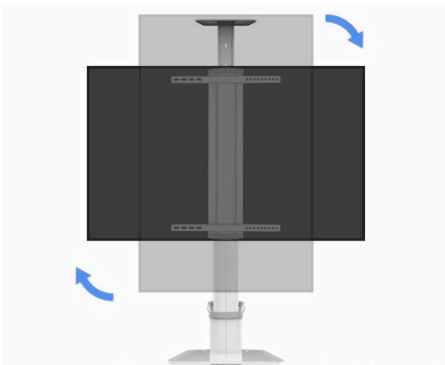

**Ultra-Modern Aluminum TV Cart**  
For 37"-70" Displays

Screen Size  
37" - 70"

VESA Compatible  
200X200 400X200  
300X300 400X300  
400X400 600X400

70 kg/154lb

Direction Indicator

Cable Management

Product Category:	TV Cart
Rank:	Premium
Material:	Aluminum, Steel, Plastic
Metal Sheet Thickness:	VESA Panel THK=2mm cold-rolled sheet, Bracket Arm THK=2mm cold-rolled sheet (VESA Panel THK=0.079" cold-rolled sheet, Bracket Arm THK=0.079" cold-rolled sheet)
Surface Finish:	Powder Coating
Color:	Matte Black, Gloss White
Color (Accessory):	Matte Black, Gloss White
Dimensions:	890x760x2157mm (35"x29.9"x84.9")
Column Size(Main Column/Extension Column):	135x130x1.6x725mm/ 105x103x1.6x725mm (5.3"x5.1"x0.063"bx28.5"/ 4.1"x4.1"x0.063"bx28.5")

Screen Quantity:	1
Tilt Range:	+5°~-12°
Screen Rotation:	0°~+90°
TV Height Adjustable:	Yes
Height Range:	1250mm~1600mm (49.2"~63")
Shelf Weight Capacity:	5kg (11lbs)
Shelf Height Adjustable:	Yes
Camera Rack Weight Capacity:	5kg (11lbs)
Cable Management:	Yes

**Landscape or Portrait Orientation**  
Ideal for TV viewing