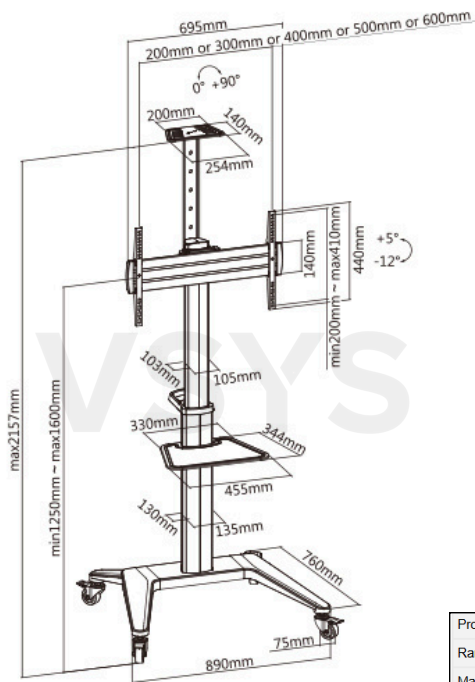

**Ultra-Modern Aluminum TV Cart**  
For 37"-70" Displays

Screen Size  
37" - 70"

VESA Compatible  
200X200 400X200  
300X300 400X300  
400X400 600X400

70 kg/154lb

Direction Indicator

Cable Management

Product Category:	TV Cart
Rank:	Premium
Material:	Aluminum, Steel, Plastic
Metal Sheet Thickness:	VESA Panel THK=2mm cold-rolled sheet, Bracket Arm THK=2mm cold-rolled sheet (VESA Panel THK=0.079" cold-rolled sheet, Bracket Arm THK=0.079" cold-rolled sheet)
Surface Finish:	Powder Coating
Color:	Matte Black, Gloss White
Color (Accessory):	Matte Black, Gloss White
Dimensions:	890x760x2157mm (35"x29.9"x84.9")
Column Size(Main Column/Extension Column):	135x130x1.6x725mm/ 105x103x1.6x725mm (5.3"x5.1"x0.063"bx28.5"/ 4.1"x4.1"x0.063"bx28.5")

Screen Quantity:	1
Tilt Range:	+5°~-12°
Screen Rotation:	0°~+90°
TV Height Adjustable:	Yes
Height Range:	1250mm~1600mm (49.2"~63")
Shelf Weight Capacity:	5kg (11lbs)
Shelf Height Adjustable:	Yes
Camera Rack Weight Capacity:	5kg (11lbs)
Cable Management:	Yes

**Landscape or Portrait Orientation**  
Ideal for TV viewing