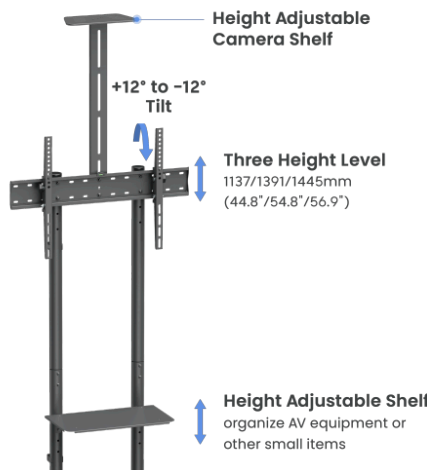

**Cost Effective TV Floor Stand**  
For 37"-70" Displays

Dimensions (mm)

Screen Size  
37" - 70"

5 kg/11lb

45 kg/99lb

VESA Compatible  
100x100,200x200,300x200,  
400x200,300x300,400x300,  
400x400,600x400

3 level Height  
Adjustable  
1137mm/1391mm  
/1445mm

Cable  
Management

Tilt Range  
+12 to -12 degree  
tilt

**Height Adjustable**  
Equipment Shelf & Camera Shelf

Product Category:	TV Cart
Rank:	Economy
Material:	Steel,Plastic
Metal Sheet Thickness:	VESA Panel THK=1.5mm cold-rolled sheet,Bracket Arm T HK=1.5mm cold-rolled sheet (VESA Panel THK=0.059" cold-rolled sheet,Bracket Arm THK=0.059" cold-rolled sheet)
Surface Finish:	Powder Coating
Color:	Fine Texture Black
Dimensions:	907x626x2032mm (35.7"x24.6"x80")
Column Size(Main Column/Extension Column):	∅ 45x1.0x745, ∅ 45x1.0x745
Fit Screen Size:	37"-70"
VESA Compatible:	100x100,200x200,300x200,400x200,300x300,400x300,400x400,600x400
TV Weight Capacity:	45kg (99lbs)
Strength Tested:	4 Times Approved