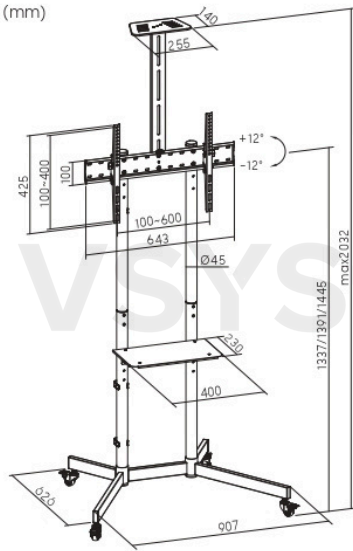

**Cost Effective TV Floor Stand**  
For 37"-70" Displays

Dimensions (mm)

Screen Size  
37" - 70"

5 kg/11lb

45 kg/99lb

VESA Compatible  
100x100,200x200,300x200,  
400x200,300x300,400x300,  
400x400,600x400

3 level Height  
Adjustable  
1137mm/1391mm  
/1445mm

Cable  
Management

Tilt Range  
+12 to -12 degree  
tilt

**Height Adjustable**  
Equipment Shelf & Camera Shelf

Product Category:	TV Cart
Rank:	Economy
Material:	Steel,Plastic
Metal Sheet Thickness:	VESA Panel THK=1.5mm cold-rolled sheet,Bracket Arm T HK=1.5mm cold-rolled sheet (VESA Panel THK=0.059" cold-rolled sheet,Bracket Arm THK=0.059" cold-rolled sheet)
Surface Finish:	Powder Coating
Color:	Fine Texture Black
Dimensions:	907x626x2032mm (35.7"x24.6"x80")
Column Size(Main Column/Extension Column):	∅ 45x1.0x745, ∅ 45x1.0x745
Fit Screen Size:	37"-70"
VESA Compatible:	100x100,200x200,300x200,400x200,300x300,400x300,400x400,600x400
TV Weight Capacity:	45kg (99lbs)
Strength Tested:	4 Times Approved