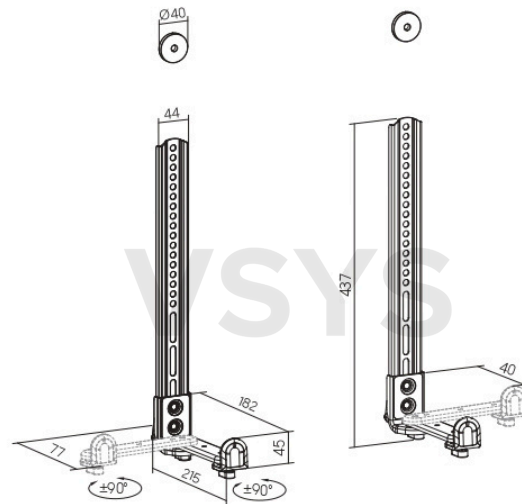

Universal Soundbar Bracket

For Soundbars of 1.6"-7.2" Depth and 20"-45" Width

Dimensions (mm)

15 Kg/33lbs

VESA Compatible

Height Adjustable

Profile 77-215mm (3"-8.5")

Mount below the TV

Mount above the TV

Adjustable Height

Allows Soundbar to be placed Above or Below the TV

Product Category:	Soundbar Bracket
Rank:	Standard
Material:	Steel, Plastic
Surface Finish:	Powder Coating
Color:	Matte Black
Dimensions:	215x50x437mm (8.5"x2"x17.2")
Depth Range:	40-182mm (1.6"-7.2")
Weight Capacity:	15kg (33lbs)
Applicable Device:	Soundbar(Length:508~1143mm)