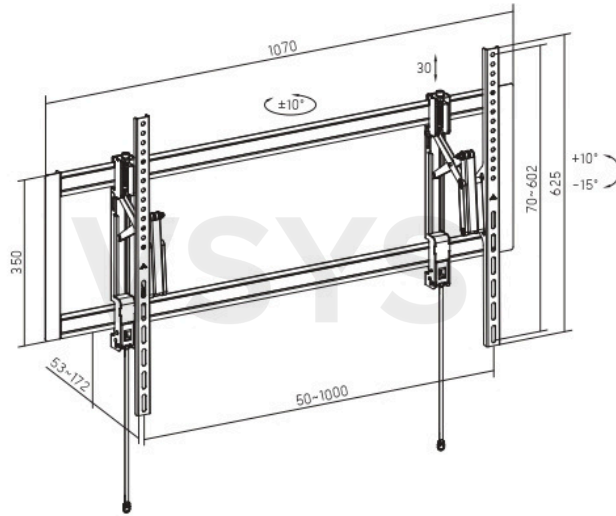

**Heavy Duty Extend-Out TV Wall Mount**  
For 55"-105" Displays

Dimensions (mm)

Screen Size  
55" - 105"

Tilt Range  
+10°~-15°

80 kg/176lb

Profile  
53-172mm  
(2.1"-6.8")

VESA Compatible  
200x200,300x200,400x200,  
300x300,400x300,400x400  
,600x400,800x400,600x60  
0,800x600,900x600,1000x  
600

Swivel Range  
+10°~-10°

**Micro Adjustment**  
For Perfect Levelling post installation

**Extending Arms**  
For Easy Maintenance (172mm)

**Smooth Extend-Out Structure**

- Fully adjustable to have the optimal viewing angle.
- Extend out to have ample room for wiring and maintenance.

**Sliding Design**  
For Perfect Positioning of TV