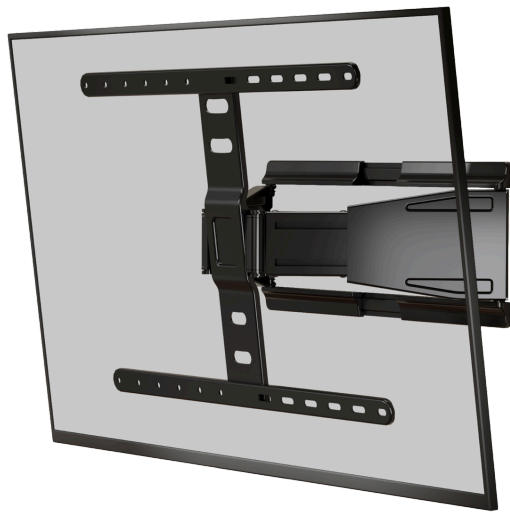

**Ultra Slim Heavy Duty Full Motion Mount**  
For 43"-85" Displays

Dimensions (mm)

Screen Size  
43" - 85"

50 kg/110 lb

Tilt Range  
+3°~-15°

Profile  
19.5-250mm  
(0.77"-9.8")

- 100x200,200x200,200x300,300x200,200x400,400x200,300x300,300x400,400x300,600x200,400x400,600x300,600x400

Cable Management

Product Category:	Full-Motion TV Wall Mount
Rank:	Standard
Material:	Steel,Plastic
Metal Sheet Thickness:	Bracket Arm THK=3.0mm pickling sheet,VESA Panel THK=2.5mm pickling sheet,Wall Plate THK=1.8mm cold-rolled sheet (Bracket Arm THK=0.12" pickling sheet,VESA Panel THK=0.098" pickling sheet,Wall Plate THK=0.071" cold-rolled sheet)
Surface Finish:	Powder Coating
Color:	Matte Black
Dimensions:	250x632x432mm (9.8"x24.9"x17")
Fit Screen Size:	43"-90"
Fit Curved TV:	Yes

Tilt Range:	+3°~-15°
Swivel Range:	+30°~-30°
Screen Level:	+3°~-3°
Screen Freely Tilting:	Yes
Installation:	Solid Wall,Double Stud(406mm/450mm)
Panel Type:	Detachable Panel