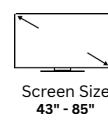

**Ultra Slim Heavy Duty Full Motion Mount**  
For 43"-85" Displays

Dimensions (mm)

Screen Size  
43" - 85"

50 kg/110 lb

Tilt Range  
+3°~-15°

Profile  
19.5-250mm  
(0.77"-9.8")

- 100x200,200x200,200x300,300x200,200x400,400x200,300x300,300x400,400x300,600x200,400x400,600x300,600x400

Cable Management

Product Category:	Full-Motion TV Wall Mount
Rank:	Standard
Material:	Steel,Plastic
Metal Sheet Thickness:	Bracket Arm THK=3.0mm pickling sheet,VESA Panel THK=2.5mm pickling sheet,Wall Plate THK=1.8mm cold-rolled sheet (Bracket Arm THK=0.12" pickling sheet,VESA Panel THK=0.098" pickling sheet,Wall Plate THK=0.071" cold-rolled sheet)
Surface Finish:	Powder Coating
Color:	Matte Black
Dimensions:	250x632x432mm (9.8"x24.9"x17")
Fit Screen Size:	43"-90"
Fit Curved TV:	Yes

Tilt Range:	+3°~-15°
Swivel Range:	+30°~-30°
Screen Level:	+3°~-3°
Screen Freely Tilting:	Yes
Installation:	Solid Wall,Double Stud(406mm/450mm)
Panel Type:	Detachable Panel