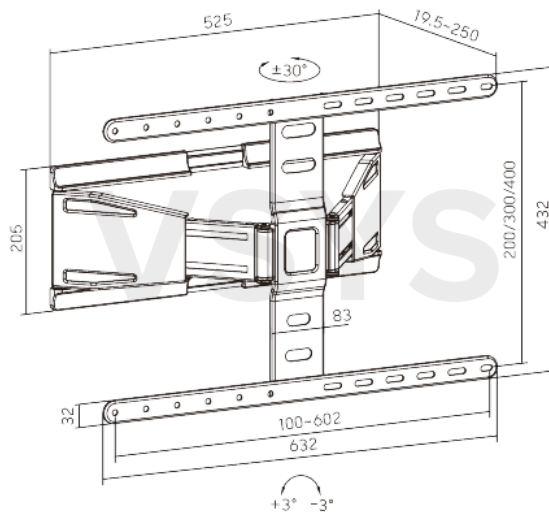

**Ultra Slim Heavy Duty Full Motion Mount**  
For 43"-85" Displays

Dimensions (mm)

Screen Size  
43" - 85"

50 kg/110 lb

Tilt Range  
+3°~-15°

Profile  
19.5-250mm  
(0.77"-9.8")

- 100x200,200x200,200x300,300x200,200x400,400x200,300x300,300x400,400x300,600x200,400x400,600x300,600x400

Cable Management

Product Category:	Full-Motion TV Wall Mount
Rank:	Standard
Material:	Steel,Plastic
Metal Sheet Thickness:	Bracket Arm THK=3.0mm pickling sheet,VESA Panel THK=2.5mm pickling sheet,Wall Plate THK=1.8mm cold-rolled sheet (Bracket Arm THK=0.12" pickling sheet,VESA Panel THK=0.098" pickling sheet,Wall Plate THK=0.071" cold-rolled sheet)
Surface Finish:	Powder Coating
Color:	Matte Black
Dimensions:	250x632x432mm (9.8"x24.9"x17")
Fit Screen Size:	43"-90"
Fit Curved TV:	Yes

Tilt Range:	+3°~-15°
Swivel Range:	+30°~-30°
Screen Level:	+3°~-3°
Screen Freely Tilting:	Yes
Installation:	Solid Wall,Double Stud(406mm/450mm)
Panel Type:	Detachable Panel