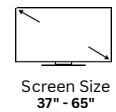

Super Economy Full Motion Wall Mount
For 37"-65" Displays

Dimensions (mm)

2 Height Settings
For Optimal Viewing

| | |
|------------------------|--|
| Product Category: | Full-Motion TV Wall Mount |
| Rank: | Economy |
| Material: | Steel, Plastic |
| Metal Sheet Thickness: | Bracket Arm THK=1.2mm cold-rolled sheet, VESA Panel THK=1.5mm cold-rolled sheet, Wall Plate THK=1.8mm cold-rolled sheet (Bracket Arm THK=0.047" cold-rolled sheet, VESA Panel THK=0.059" cold-rolled sheet, Wall Plate THK=0.071" cold-rolled sheet) |
| Pipe Size: | 30x20x1mm Square Steel Tube, 30x20x1.5mm Square Steel Tube (1.2"x0.79"x0.039" Square Steel Tube, 1.2"x0.79"x0.059" Square Steel Tube) |
| Surface Finish: | Powder Coating |
| Color: | Fine Texture Black |
| Dimensions: | 355x640x420mm (14"x25.2"x16.5") |

| | |
|------------------------|--------------------------------|
| Strength Tested: | 3 Times Approved |
| Profile: | 67~355mm (2.6"~14") |
| Tilt Range: | +3°~-15° |
| Swivel Range: | +60°~-60° |
| Screen Level: | +3°~-3° |
| Screen Freely Tilting: | No |
| Installation: | Solid Wall, Double Stud(406mm) |
| Panel Type: | Detachable Panel |