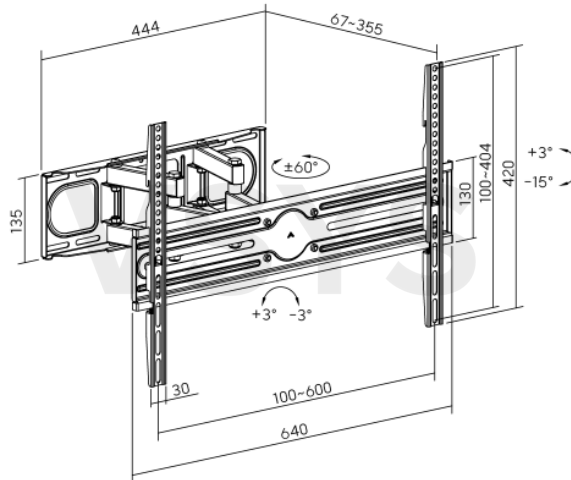

Super Economy Full Motion Wall Mount
For 37"-65" Displays

Dimensions (mm)

2 Height Settings
For Optimal Viewing

| | |
|------------------------|--|
| Product Category: | Full-Motion TV Wall Mount |
| Rank: | Economy |
| Material: | Steel, Plastic |
| Metal Sheet Thickness: | Bracket Arm THK=1.2mm cold-rolled sheet, VESA Panel THK=1.5mm cold-rolled sheet, Wall Plate THK=1.8mm cold-rolled sheet (Bracket Arm THK=0.047" cold-rolled sheet, VESA Panel THK=0.059" cold-rolled sheet, Wall Plate THK=0.071" cold-rolled sheet) |
| Pipe Size: | 30x20x1mm Square Steel Tube, 30x20x1.5mm Square Steel Tube (1.2"x0.79"x0.039" Square Steel Tube, 1.2"x0.79"x0.059" Square Steel Tube) |
| Surface Finish: | Powder Coating |
| Color: | Fine Texture Black |
| Dimensions: | 355x640x420mm (14"x25.2"x16.5") |

| | |
|------------------------|--------------------------------|
| Strength Tested: | 3 Times Approved |
| Profile: | 67~355mm (2.6"~14") |
| Tilt Range: | +3°~-15° |
| Swivel Range: | +60°~-60° |
| Screen Level: | +3°~-3° |
| Screen Freely Tilting: | No |
| Installation: | Solid Wall, Double Stud(406mm) |
| Panel Type: | Detachable Panel |