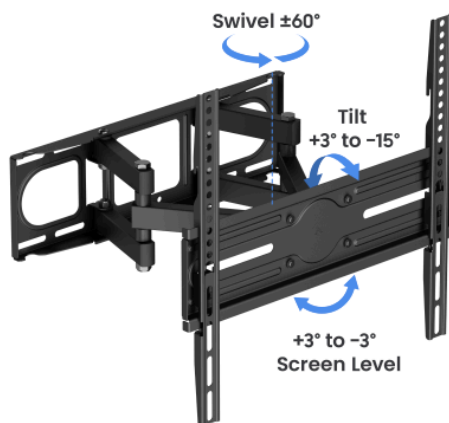

Super Economy Full Motion Wall Mount
For 37"-65" Displays

Dimensions (mm)

2 Height Settings
For Optimal Viewing

| | |
|------------------------|--|
| Product Category: | Full-Motion TV Wall Mount |
| Rank: | Economy |
| Material: | Steel, Plastic |
| Metal Sheet Thickness: | Bracket Arm THK=1.2mm cold-rolled sheet, VESA Panel THK=1.5mm cold-rolled sheet, Wall Plate THK=1.8mm cold-rolled sheet (Bracket Arm THK=0.047" cold-rolled sheet, VESA Panel THK=0.059" cold-rolled sheet, Wall Plate THK=0.071" cold-rolled sheet) |
| Pipe Size: | 30x20x1mm Square Steel Tube, 30x20x1.5mm Square Steel Tube (1.2"x0.79"x0.039" Square Steel Tube, 1.2"x0.79"x0.059" Square Steel Tube) |
| Surface Finish: | Powder Coating |
| Color: | Fine Texture Black |
| Dimensions: | 355x640x420mm (14"x25.2"x16.5") |

| | |
|------------------------|--------------------------------|
| Strength Tested: | 3 Times Approved |
| Profile: | 67~355mm (2.6"~14") |
| Tilt Range: | +3°~-15° |
| Swivel Range: | +60°~-60° |
| Screen Level: | +3°~-3° |
| Screen Freely Tilting: | No |
| Installation: | Solid Wall, Double Stud(406mm) |
| Panel Type: | Detachable Panel |