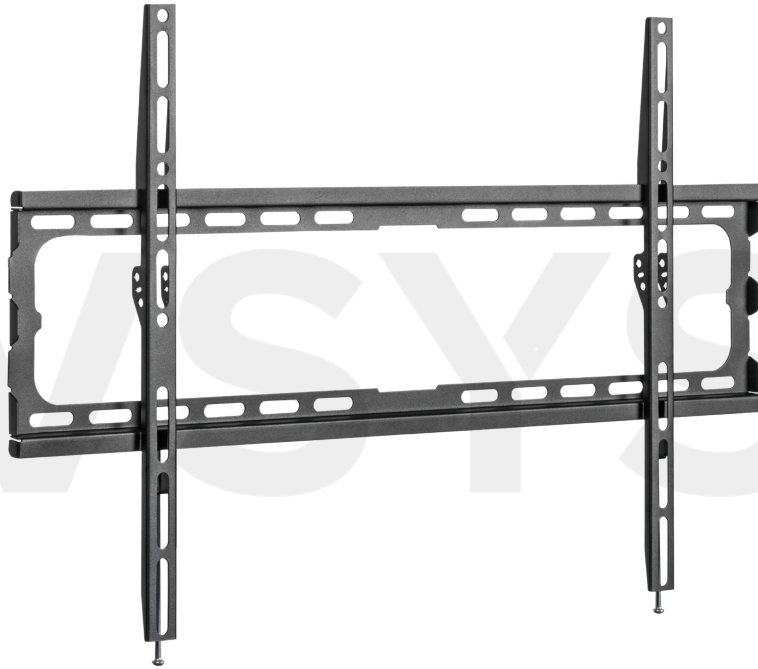

Economy Fixed TV Wall Mount
For 37"-86" Displays

Dimensions (mm)

Screen Size
37" - 86"

45 kg/99lb

VESA Compatible
200x200,300x200,400x200,
300x300,400x300,400x400,
600x400

Ultra-slim design
seamlessly aligns the TV with the wall

Rail Screws to securely hold the TV in place.

Product Category:	Fixed TV Wall Mount
Rank:	Economy
Material:	Steel,Plastic
Metal Sheet Thickness:	Bracket Arm THK=1.4mm cold-rolled sheet,Wall Plate THK=1.4mm cold-rolled sheet (Bracket Arm THK=0.055" cold-rolled sheet,Wall Plate THK=0.055" cold-rolled sheet)
Surface Finish:	Powder Coating
Color:	Fine Texture Black
Color(accessory):	Fine Texture Black
Dimensions:	20x650x418mm (0.79"x25.6"x16.5")
Fit Screen Size:	37"-86"
Fit Curved TV:	No
Mounting Hole Pattern:	VESA & Universal
VESA Compatible:	200x200,300x200,400x200,300x300,400x300,400x400,600x400

Profile:	20mm (0.79")
Installation:	Solid Wall,Double Stud(406mm/450mm/600mm)