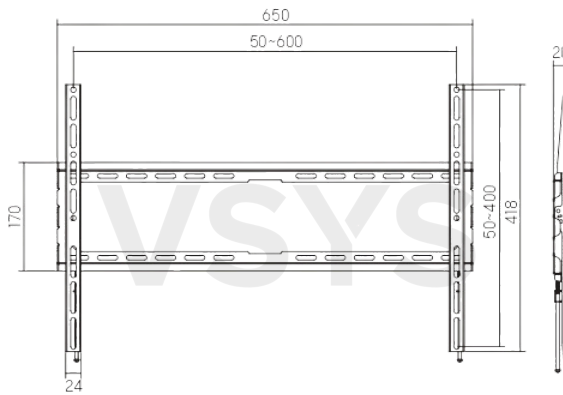

Economy Fixed TV Wall Mount
For 37"-86" Displays

Dimensions (mm)

Screen Size
37" - 86"

45 kg/99lb

VESA Compatible
200x200,300x200,400x200,
300x300,400x300,400x400,
600x400

Ultra-slim design
seamlessly aligns the TV with the wall

Rail Screws to securely hold the TV in place.

Product Category:	Fixed TV Wall Mount
Rank:	Economy
Material:	Steel,Plastic
Metal Sheet Thickness:	Bracket Arm THK=1.4mm cold-rolled sheet,Wall Plate THK=1.4mm cold-rolled sheet (Bracket Arm THK=0.055" cold-rolled sheet,Wall Plate THK=0.055" cold-rolled sheet)
Surface Finish:	Powder Coating
Color:	Fine Texture Black
Color(accessory):	Fine Texture Black
Dimensions:	20x650x418mm (0.79"x25.6"x16.5")
Fit Screen Size:	37"-86"
Fit Curved TV:	No
Mounting Hole Pattern:	VESA & Universal
VESA Compatible:	200x200,300x200,400x200,300x300,400x300,400x400,600x400

Profile:	20mm (0.79")
Installation:	Solid Wall,Double Stud(406mm/450mm/600mm)