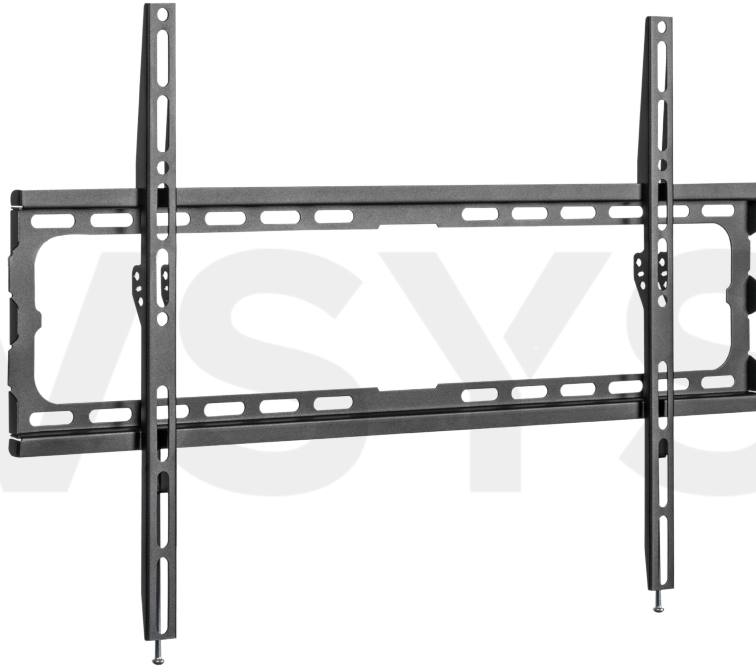

**Economy Fixed TV Wall Mount**  
For 32"-75" Displays

Dimensions (mm)

Screen Size  
32" - 75"

45 kg/99lb

VESA Compatible  
75x75,100x100,100x150,150x100,  
100x200,200x100,150x150,200x  
200,200x300,300x200,200x400,  
400x200,300x300,300x400,400  
x300,400x400

**Ultra-slim design**  
seamlessly aligns the TV with the wall

**Rail Screws to securely hold  
the TV in place.**

Product Category:	Fixed TV Wall Mount
Rank:	Economy
Material:	Steel,Plastic
Metal Sheet Thickness:	Bracket Arm THK=1.4mm cold-rolled sheet,Wall Plate THK=1.4mm cold-rolled sheet (Bracket Arm THK=0.055" cold-rolled sheet,Wall Plate THK=0.055" cold-rolled sheet)
Surface Finish:	Powder Coating
Color:	Fine Texture Black
Color(accessory):	Fine Texture Black
Dimensions:	20x440x418mm (0.79"x17.3"x16.5")
Fit Screen Size:	32"-75"
Fit Curved TV:	No
Mounting Hole Pattern:	VESA & Universal
VESA Compatible:	75x75,100x100,100x150,150x100,100x200,200x100,150x150,200x200,200x300,300x200,200x400,400x200,300x300,300x400,400x400
Profile:	20mm (0.79")
Installation:	Solid Wall,Double Stud(406mm/450mm/600mm)
Panel Type:	Detachable Panel
Wall Plate Type:	Fixed Wall Plate