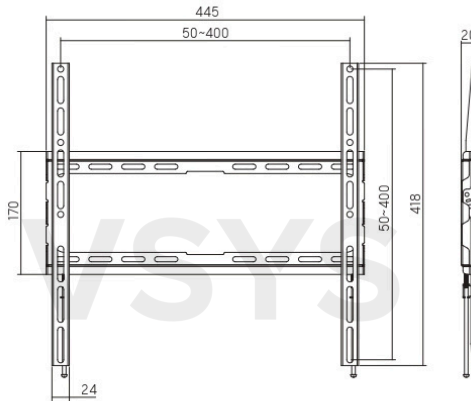

**Economy Fixed TV Wall Mount**  
For 32"-75" Displays

Dimensions (mm)

Screen Size  
32" - 75"

45 kg/99lb

VESA Compatible  
75x75,100x100,100x150,150x100,  
100x200,200x100,150x150,200x  
200,200x300,300x200,200x400,  
400x200,300x300,300x400,400  
x300,400x400

**Ultra-slim design**  
seamlessly aligns the TV with the wall

**Rail Screws to securely hold  
the TV in place.**

Product Category:	Fixed TV Wall Mount
Rank:	Economy
Material:	Steel,Plastic
Metal Sheet Thickness:	Bracket Arm THK=1.4mm cold-rolled sheet,Wall Plate THK=1.4mm cold-rolled sheet (Bracket Arm THK=0.055" cold-rolled sheet,Wall Plate THK=0.055" cold-rolled sheet)
Surface Finish:	Powder Coating
Color:	Fine Texture Black
Color(accessory):	Fine Texture Black
Dimensions:	20x440x418mm (0.79"x17.3"x16.5")
Fit Screen Size:	32"-75"
Fit Curved TV:	No
Mounting Hole Pattern:	VESA & Universal
VESA Compatible:	75x75,100x100,100x150,150x100,100x200,200x100,150x150,200x200,200x300,300x200,200x400,400x200,300x300,300x400,400x400
Profile:	20mm (0.79")
Installation:	Solid Wall,Double Stud(406mm/450mm/600mm)
Panel Type:	Detachable Panel
Wall Plate Type:	Fixed Wall Plate