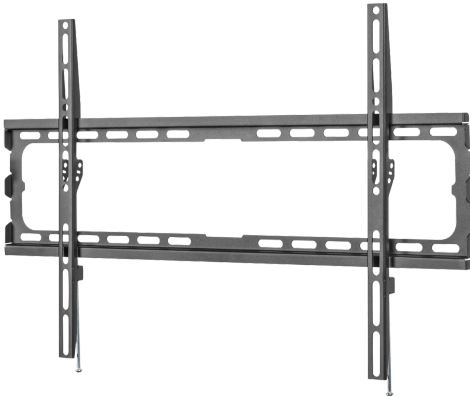

**Economy Fixed TV Wall Mount**  
For 32"-75" Displays

Dimensions (mm)

Screen Size  
32" - 75"

45 kg/99lb

VESA Compatible  
75x75,100x100,100x150,150x100,  
100x200,200x100,150x150,200x  
200,200x300,300x200,200x400,  
400x200,300x300,300x400,400  
x300,400x400

**Ultra-slim design**  
seamlessly aligns the TV with the wall

**Rail Screws to securely hold  
the TV in place.**

Product Category:	Fixed TV Wall Mount
Rank:	Economy
Material:	Steel,Plastic
Metal Sheet Thickness:	Bracket Arm THK=1.4mm cold-rolled sheet,Wall Plate THK=1.4mm cold-rolled sheet (Bracket Arm THK=0.055" cold-rolled sheet,Wall Plate THK=0.055" cold-rolled sheet)
Surface Finish:	Powder Coating
Color:	Fine Texture Black
Color(accessory):	Fine Texture Black
Dimensions:	20x440x418mm (0.79"x17.3"x16.5")
Fit Screen Size:	32"-75"
Fit Curved TV:	No
Mounting Hole Pattern:	VESA & Universal
VESA Compatible:	75x75,100x100,100x150,150x100,100x200,200x100,150x150,200x200,200x300,300x200,200x400,400x200,300x300,300x400,400x400
Profile:	20mm (0.79")
Installation:	Solid Wall,Double Stud(406mm/450mm/600mm)
Panel Type:	Detachable Panel
Wall Plate Type:	Fixed Wall Plate