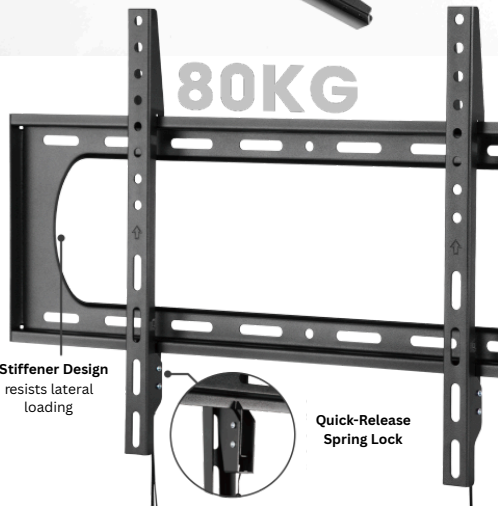

VS01A-46F

VSYS

Heavy-Duty TV Wall Mount

For 37"-86" Displays

Screen Size
37" - 86"

80 kg/176lb

VESA Compatible
50x50,75x75,100x100,100x150,150x100,100x200,200x100,150x150,200x200,200x300,300x200,200x400,400x200,300x300,300x400,400x300,600x200,400x400,600x300,600x400

Stiffener Design
resists lateral
loading

Quick-Release
Spring Lock

Product Category:	Fixed TV Wall Mount
Rank:	Standard
Material:	Steel
Metal Sheet Thickness:	Bracket Arm THK=1.8mm cold-rolled sheet, Wall Plate THK=1.8mm cold-rolled sheet (Bracket Arm THK=0.071" cold-rolled sheet, Wall Plate THK=0.071" cold-rolled sheet)
Surface Finish:	Powder Coating
Color:	Fine Texture Black
Dimensions:	30x685x425mm (1.2"x27"x16.7")

Strength Tested:	4 Times Approved
Profile:	30mm (1.2")
Installation:	Solid Wall, Double Stud(406mm/450mm/600mm)