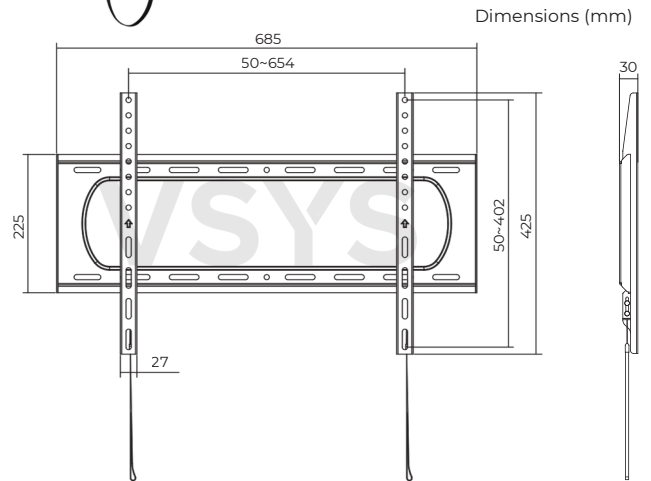

VS01A-46F

VSYS

Heavy-Duty TV Wall Mount

For 37"-86" Displays

Screen Size
37" - 86"

80 kg/176lb

VESA Compatible
50x50,75x75,100x100,100x150,150x100,100x200,200x100,150x150,200x200,200x300,300x200,200x400,400x200,300x300,300x400,400x300,600x200,400x400,600x300,600x400

Stiffener Design
resists lateral
loading

Quick-Release
Spring Lock

Product Category:	Fixed TV Wall Mount
Rank:	Standard
Material:	Steel
Metal Sheet Thickness:	Bracket Arm THK=1.8mm cold-rolled sheet, Wall Plate THK=1.8mm cold-rolled sheet (Bracket Arm THK=0.071" cold-rolled sheet, Wall Plate THK=0.071" cold-rolled sheet)
Surface Finish:	Powder Coating
Color:	Fine Texture Black
Dimensions:	30x685x425mm (1.2"x27"x16.7")

Strength Tested:	4 Times Approved
Profile:	30mm (1.2")
Installation:	Solid Wall, Double Stud(406mm/450mm/600mm)