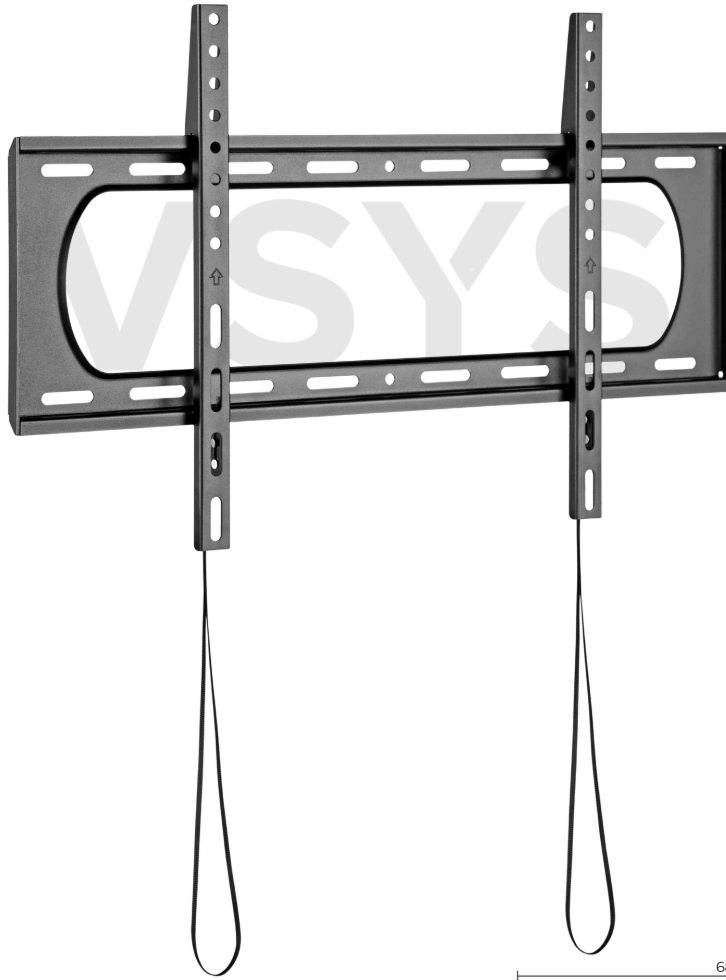

VS01A-46F

VSYS

Heavy-Duty TV Wall Mount

For 37"-86" Displays

Screen Size
37" - 86"

80 kg/176lb

VESA Compatible
50x50,75x75,100x100,100x150,150x100,100x200,200x100,150x150,200x200,200x300,300x200,200x400,400x200,300x300,300x400,400x300,600x200,400x400,600x300,600x400

Stiffener Design
resists lateral
loading

Quick-Release
Spring Lock

Product Category:	Fixed TV Wall Mount
Rank:	Standard
Material:	Steel
Metal Sheet Thickness:	Bracket Arm THK=1.8mm cold-rolled sheet, Wall Plate THK=1.8mm cold-rolled sheet (Bracket Arm THK=0.071" cold-rolled sheet, Wall Plate THK=0.071" cold-rolled sheet)
Surface Finish:	Powder Coating
Color:	Fine Texture Black
Dimensions:	30x685x425mm (1.2"x27"x16.7")

Strength Tested:	4 Times Approved
Profile:	30mm (1.2")
Installation:	Solid Wall, Double Stud(406mm/450mm/600mm)