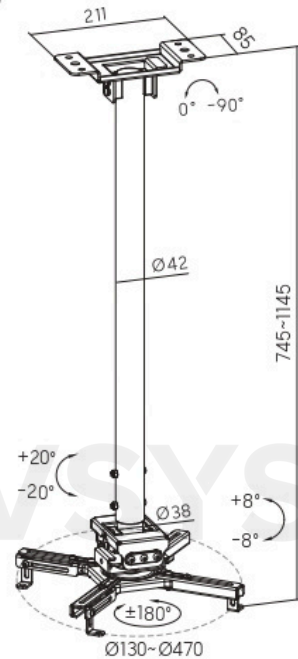

# Heavy Duty Projector Ceiling Mount

Compatible with Projectors Up to 35kg/77lbs

Dimensions (mm)

**360° Rotating Joint**  
For Quick Installation or Removal

**Cable Management**  
Keeps cables concealed & Organized

-  Swivel Range **+8° - -8°**
-  Tilt Range **+20° - -20°**
-  Rotation **360°**
-  **Weight Capacity**  
**35kg/77lbs**
-  Mounting Range **130-470mm**
-  **Extension Range**  
**735-1135mm**  
**(28.9"-44.7")**