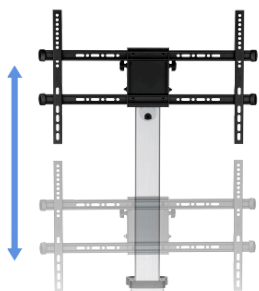

Aluminum TV Cart

For 37"-70" Displays

Screen Size
37" - 70"

VESA Compatible
200X200 400X200
300X300 400X300
400X400 600X400

50kg
(110lbs)

Direction Indicator

Cable Management

Height Adjustment

For smooth & effortless Height Adjustment

Portrait or Landscape Orientation

For Better viewing angle

Product Category:	TV Cart
Rank:	Standard
Material:	Aluminum,Steel,Plastic
Surface Finish:	Powder Coating
Color:	Fine Texture Grey & Matte Black,Fine Texture Grey & Matte White
Dimensions:	848x610x1420-1820mm (33.4"x24"x55.9"-71.7")
Column Size(Main Column/Extension Column):	Top Column 85x55x1.5x778, Bottom Column 115x65x1.5x778 (Top Column 85x55x1.5x778, Bottom Column 115x65x1.5x778)
Screen Quantity:	1
Tilt Range:	+5°~-10°
Screen Rotation:	0°~+90°
TV Height Adjustable:	Yes
Height Range:	1200~1600mm (47.2"-63")
Shelf Weight Capacity:	5kg (11lbs)