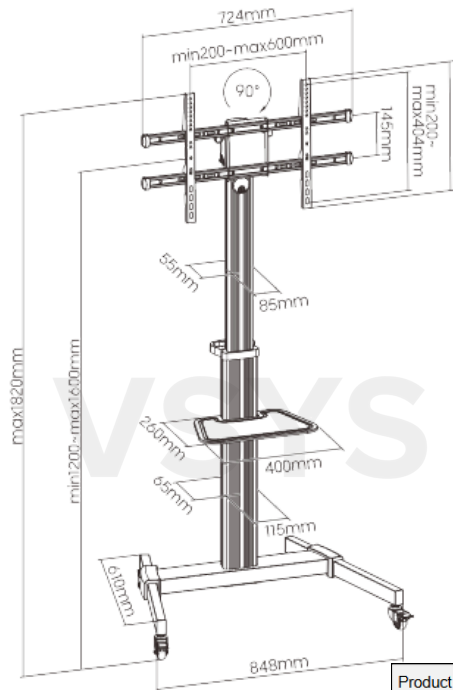

Aluminum TV Cart

For 37"-70" Displays

Screen Size
37" - 70"

VESA Compatible
200X200 400X200
300X300 400X300
400X400 600X400

50kg
(110lbs)

Direction Indicator

Cable Management

Height Adjustment

For smooth & effortless Height Adjustment

Portrait or Landscape Orientation

For Better viewing angle

Product Category:	TV Cart
Rank:	Standard
Material:	Aluminum,Steel,Plastic
Surface Finish:	Powder Coating
Color:	Fine Texture Grey & Matte Black,Fine Texture Grey & Matte White
Dimensions:	848x610x1420-1820mm (33.4"x24"x55.9"-71.7")
Column Size(Main Column/Extension Column):	Top Column 85x55x1.5x778, Bottom Column 115x65x1.5x778 (Top Column 85x55x1.5x778, Bottom Column 115x65x1.5x778)
Screen Quantity:	1
Tilt Range:	+5°~-10°
Screen Rotation:	0°~+90°
TV Height Adjustable:	Yes
Height Range:	1200~1600mm (47.2"-63")
Shelf Weight Capacity:	5kg (11lbs)