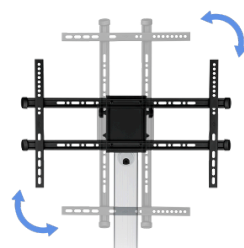

Aluminum TV Cart

For 37"-70" Displays

Screen Size
37" - 70"

VESA Compatible
200X200 400X200
300X300 400X300
400X400 600X400

50kg
(110lbs)

Direction Indicator

Cable Management

Height Adjustment

For smooth & effortless Height Adjustment

Portrait or Landscape Orientation

For Better viewing angle

Product Category:	TV Cart
Rank:	Standard
Material:	Aluminum,Steel,Plastic
Surface Finish:	Powder Coating
Color:	Fine Texture Grey & Matte Black,Fine Texture Grey & Matte White
Dimensions:	848x610x1420-1820mm (33.4"x24"x55.9"-71.7")
Column Size(Main Column/Extension Column):	Top Column 85x55x1.5x778, Bottom Column 115x65x1.5x778 (Top Column 85x55x1.5x778, Bottom Column 115x65x1.5x778)
Screen Quantity:	1
Tilt Range:	+5°~-10°
Screen Rotation:	0°~+90°
TV Height Adjustable:	Yes
Height Range:	1200~1600mm (47.2"-63")
Shelf Weight Capacity:	5kg (11lbs)