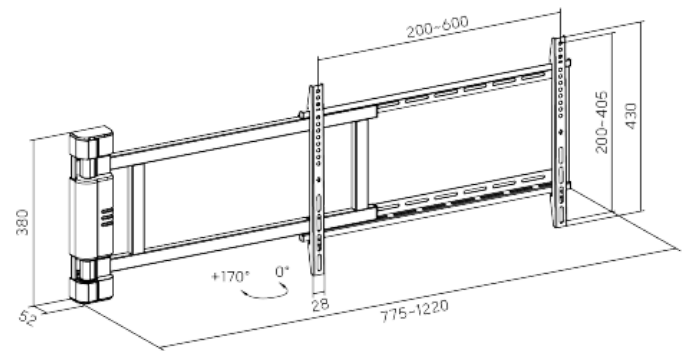

VSYS

Motorized Swing TV Mount

VCM-M06

Dimensions (mm)

Find the Perfect Viewing Angle
with One Simple Press

- Low Decibel Operation (<55dB)
- Anti-Collision System
- 2 Memory Settings

| Item No. | VCM-M06 |
|-----------------|------------------|
| Fit Screen Size | 32"-75" |
| Max. VESA | 600x400 |
| Weight Capacity | 50kg (110lbs) |
| Strength Tested | 3 Times Approved |
| Profile | 56mm(2.2") |
| Swivel Range | 0°~+170° |