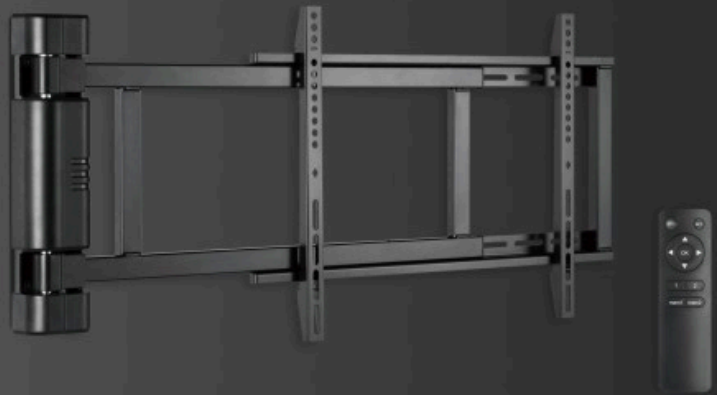

VSYS

Motorized Swing TV Mount

VCM-M06

Dimensions (mm)

Find the Perfect Viewing Angle
with One Simple Press

- Low Decibel Operation (<55dB)
- Anti-Collision System
- 2 Memory Settings

| Item No. | VCM-M06 |
|-----------------|------------------|
| Fit Screen Size | 32"-75" |
| Max. VESA | 600x400 |
| Weight Capacity | 50kg (110lbs) |
| Strength Tested | 3 Times Approved |
| Profile | 56mm(2.2") |
| Swivel Range | 0°~+170° |